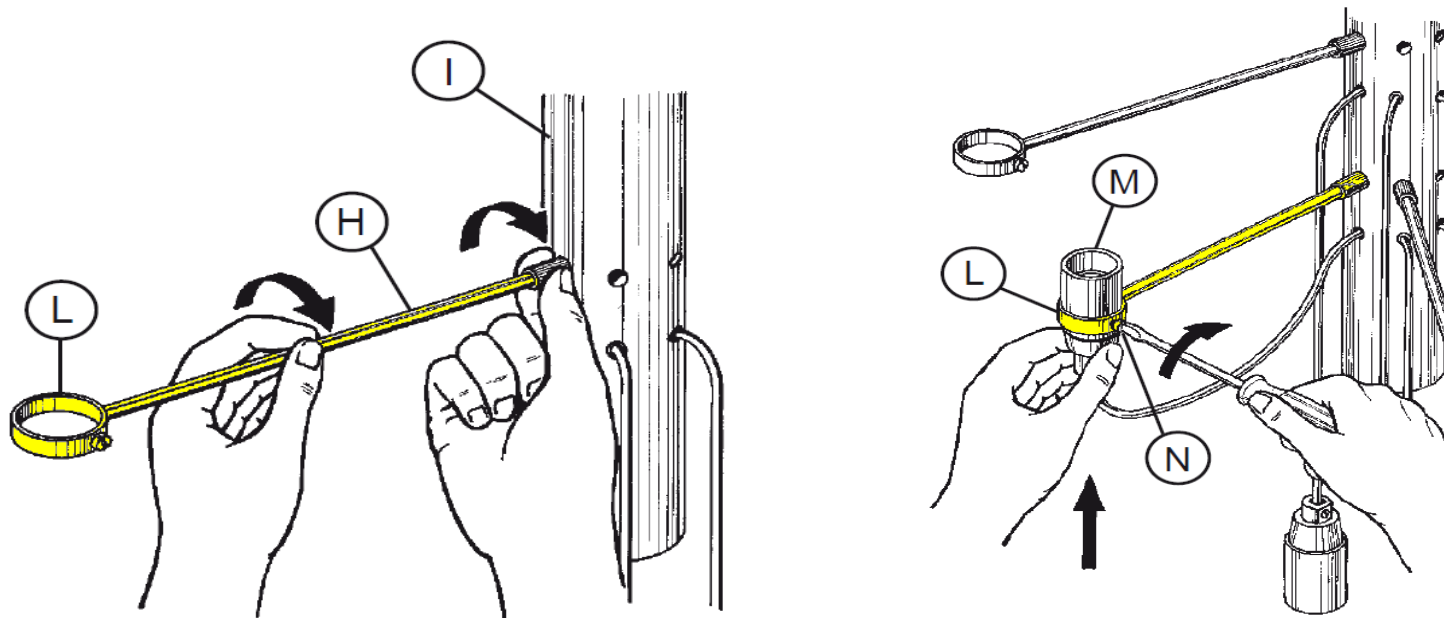

**RL7060657**

CHROME LONG ARM (18.72 inch)

**WARNING!** When installing and whenever acting on the appliance, ensure that the power supply has been switched off.  
For the installation of the spare-part, it is necessary to consult a qualified electrician.

Screw the arms (H) to the lamp body (I), taking care not to bend on the rings (L).  
Insert the lamp holder (M) in the ring (L) and fasten them by locking the screw (N).