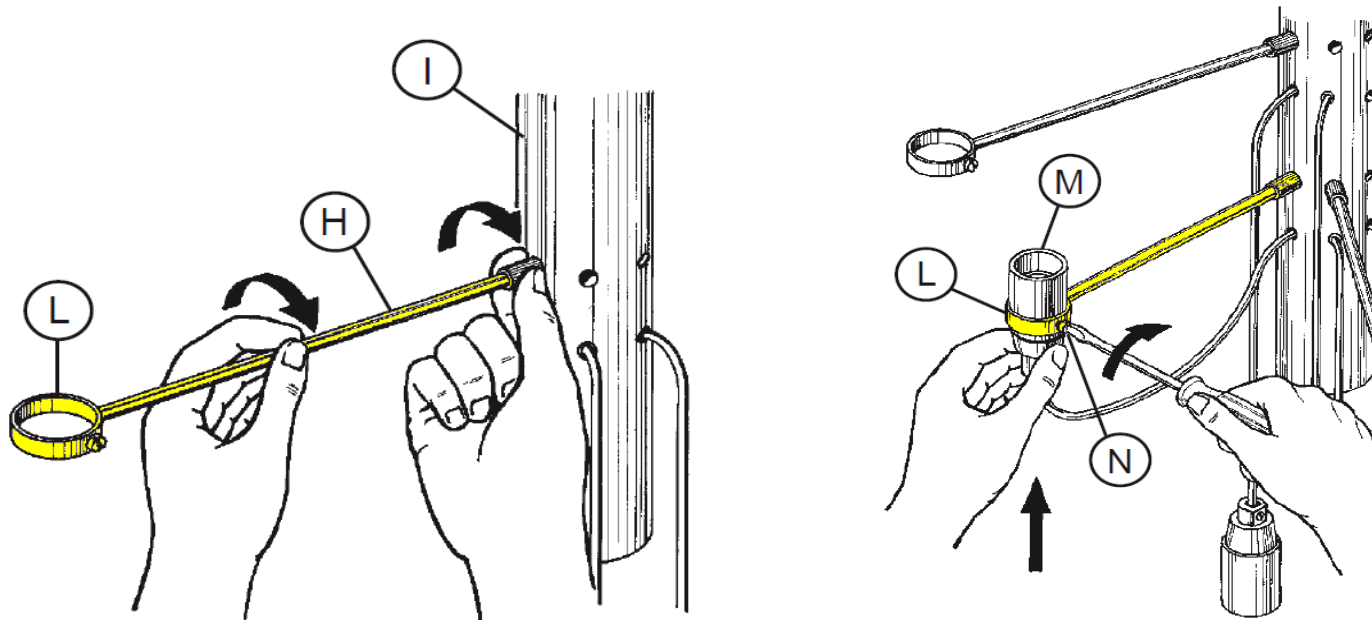

RL7060557

CHROME MEDIUM ARM (14.78 inch)

WARNING! When installing and whenever acting on the appliance, ensure that the power supply has been switched off.
For the installation of the spare-part, it is necessary to consult a qualified electrician.

Screw the arms (H) to the lamp body (I), taking care not to bend on the rings (L).
Insert the lamp holder (M) in the ring (L) and fasten them by locking the screw (N).