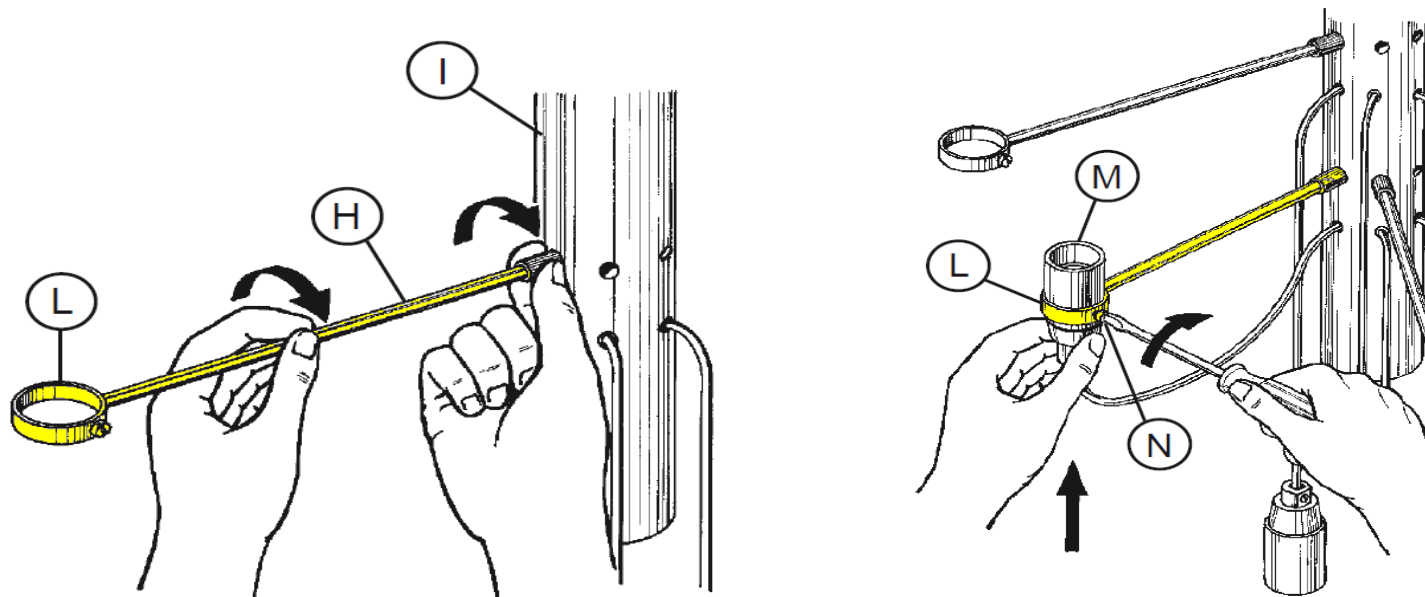

RL7050657

CHROME LONG ARM (16.94 inch)

WARNING! When installing and whenever acting on the appliance, ensure that the power supply has been switched off.

For the installation of the spare-part, it is necessary to consult a qualified electrician.

Screw the arms (H) to the lamp body (I), taking care not to bend on the rings (L).
Insert the lamp holder (M) in the ring (L) and fasten them by locking the screw (N).