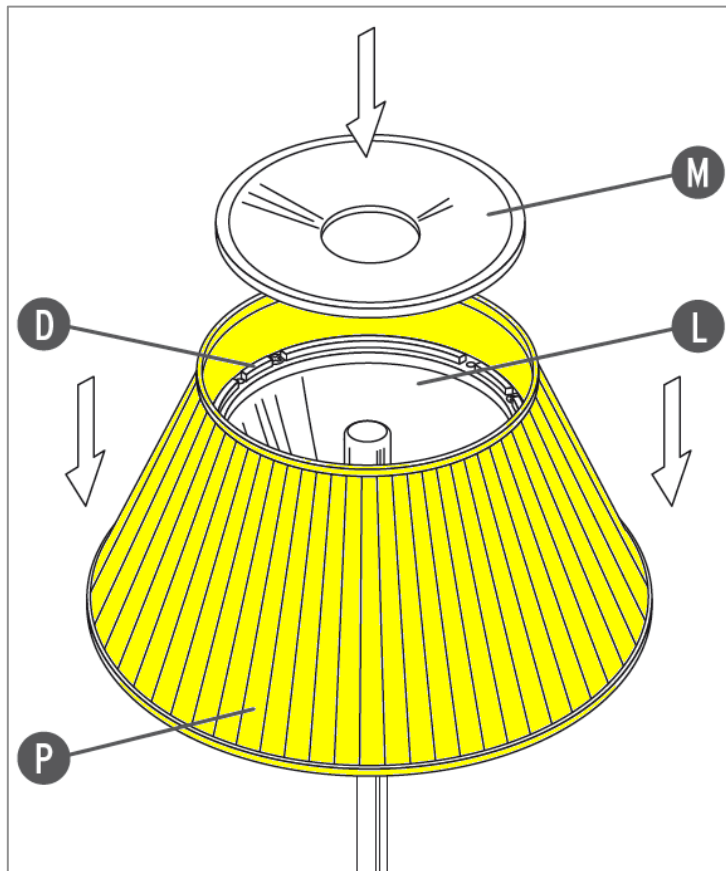

RF6110300

ROMEO MOON F - S2 CROWN EXTERNAL DIFFUSER

WARNING! When installing and whenever acting on the appliance, ensure that the power supply has been switched off. For the installation of the spare-part, it is necessary to consult a qualified electrician.

Place the glass shade (P) on the support ring (D).

Rest the covering ring (M) on the internal glass diffuser (L).