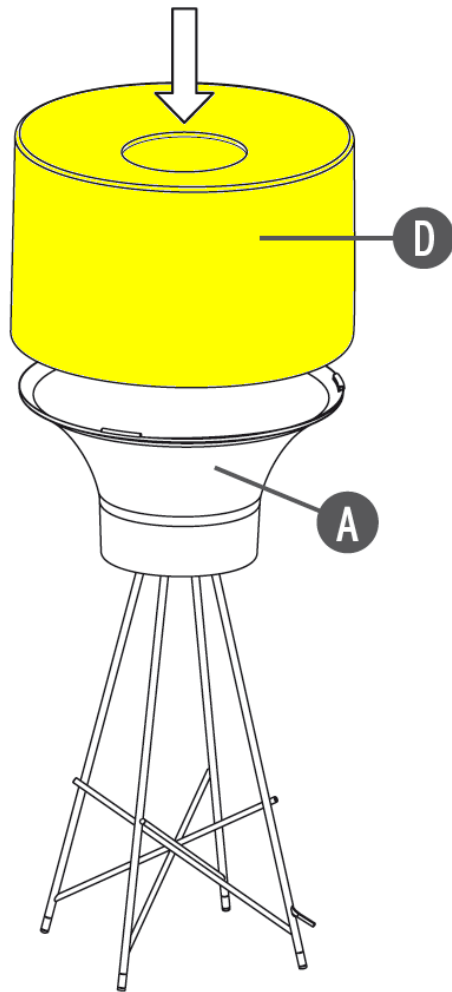

## DIFFUSER F1-T

**RF591302**

**16084**

**16085**

**WARNING!** When installing and whenever acting on the appliance, ensure that the power supply has been switched off.  
For the installation of the spare-part, it is necessary to consult a qualified electrician.

Posizionare il diffusore (D) sul supporto diffusore (A).