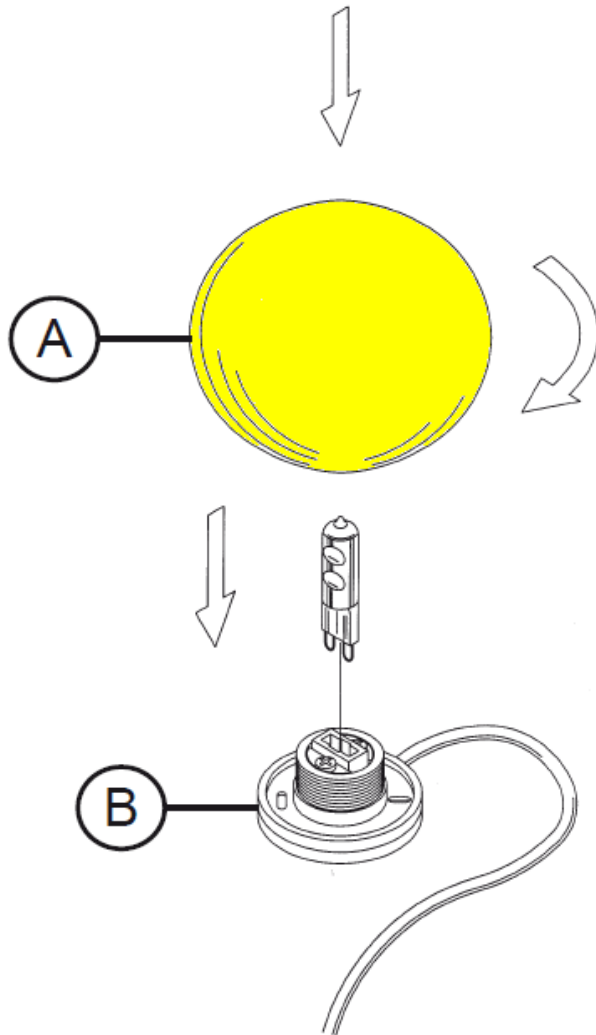

RF4190100

WHITE MINI GLO-BALL T DIFFUSER

WARNING! When installing and whenever acting on the appliance, ensure that the power supply has been switched off.

For the installation of the spare-part, it is necessary to consult a qualified electrician.

Fasten the diffuser (A) to the lamp body (B).