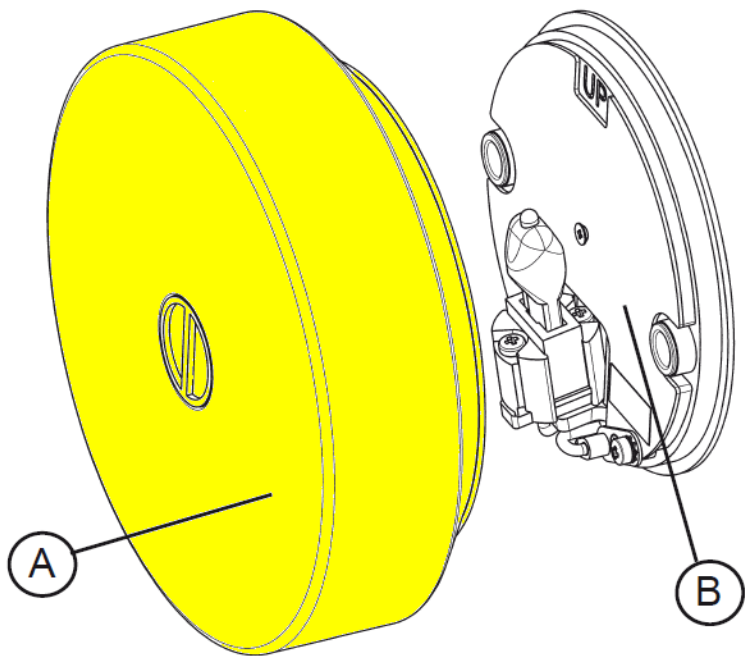


POLYCARBONATE DIFFUSER ASSEMBLY

RF1491114

RF1491119

RF1491109

GLASS DIFFUSER ASSEMBLY

RF1490109

WARNING! When installing and whenever acting on the appliance, ensure that the power supply has been switched off.
For the installation of the spare-part, it is necessary to consult a qualified electrician.

Fasten the diffuser (A) to the lamp body (B).