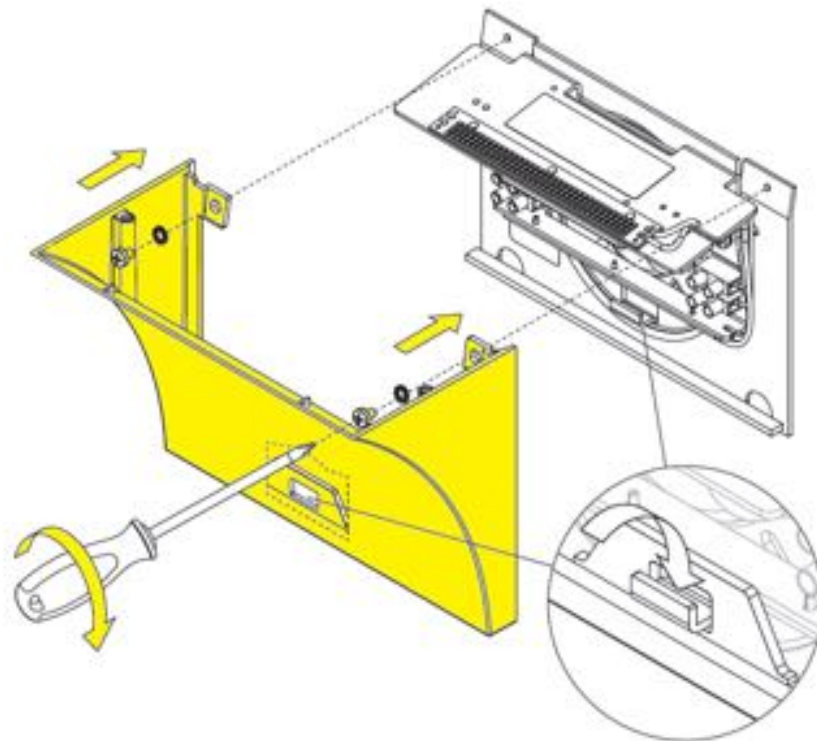

POCHETTE BODY

25611

25607

26142

WARNING! When installing and whenever acting on the appliance, ensure that the power supply has been switched off. For the installation of the spare-part, it is necessary to consult a qualified electrician.

Install the lamp body (A) onto the wall attachment (C) and fasten the screws (B).