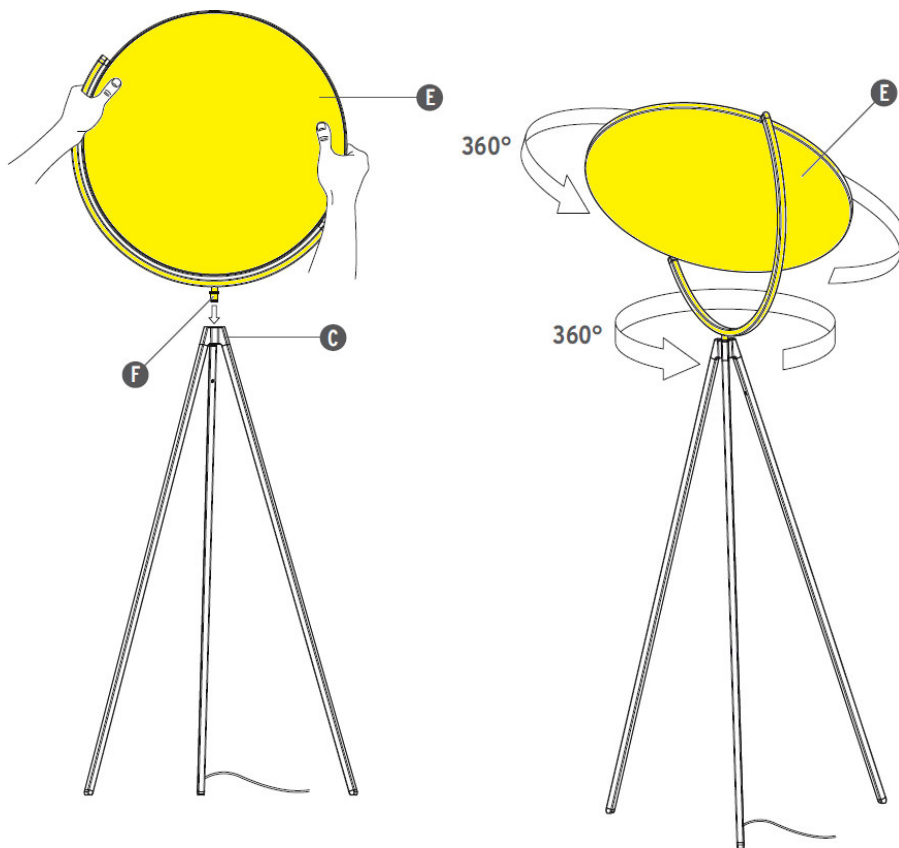

## DIFFUSERS

**F6632009**

**F6632057**

**F6632030**

**WARNING!** When installing and whenever acting on the appliance, ensure that the power supply has been switched off.

For the installation of the spare-part, it is necessary to consult a qualified electrician.

Mount the diffuser head (E) inserting the pin (F) in the hole of the base element (C).