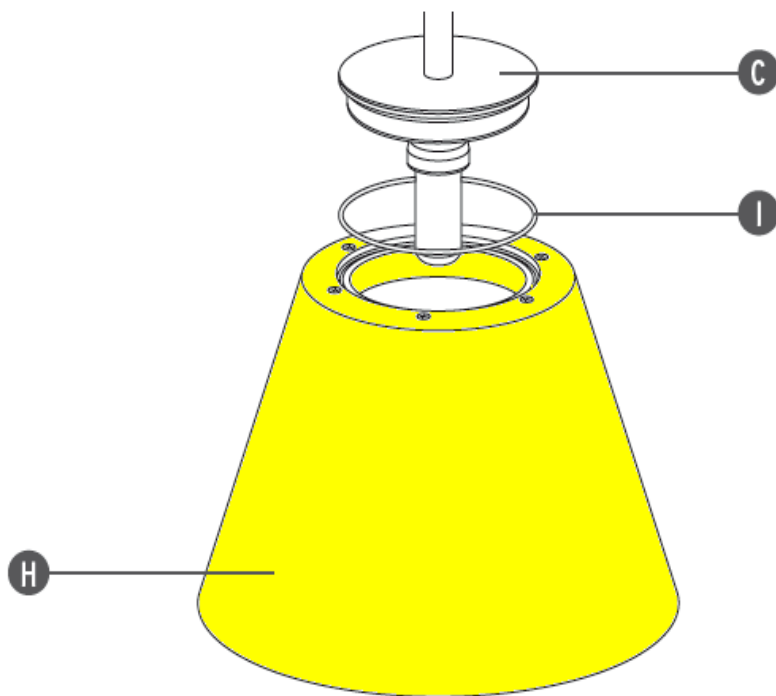

## ROMEO OUTDOOR C1-W1 DIFFUSERS

**F6463020**

**F6463002**

**F6463009**

**F6463041**

**F6463022**

**WARNING!** When installing and whenever acting on the appliance, ensure that the power supply has been switched off.

For the installation of the spare-part, it is necessary to consult a qualified electrician.

Screw the diffuser (H) onto the body (C) ensuring that the gasket ring (I) remains correctly inserted in its own seat in the diffuser.