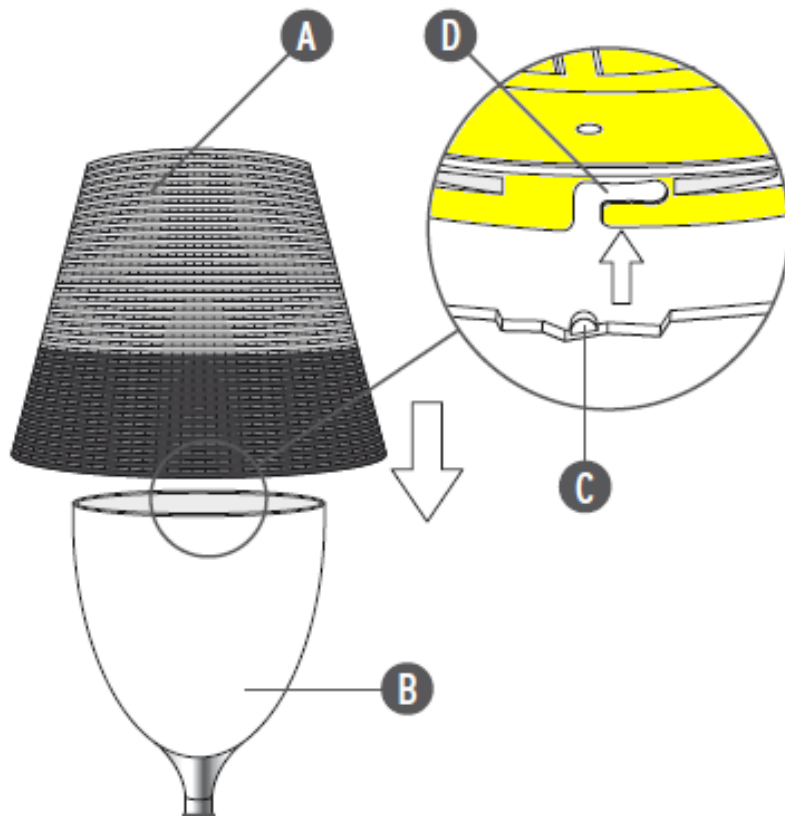


DIFFUSER ASSEMBLY

F6298022

PANAMA DIFFUSER

F6298041

GREEN WALL DIFFUSER

WARNING! When installing and whenever acting on the appliance, ensure that the power supply has been switched off.
For the installation of the spare-part, it is necessary to consult a qualified electrician.

Install the external diffuser (A) onto the internal diffuser (B) being careful to make the three pins (C) in the internal diffuser correspond with the relative housings (D) in the external diffuser. Once carried out this operation it is necessary to lock the external diffuser by turning it slightly clockwise.