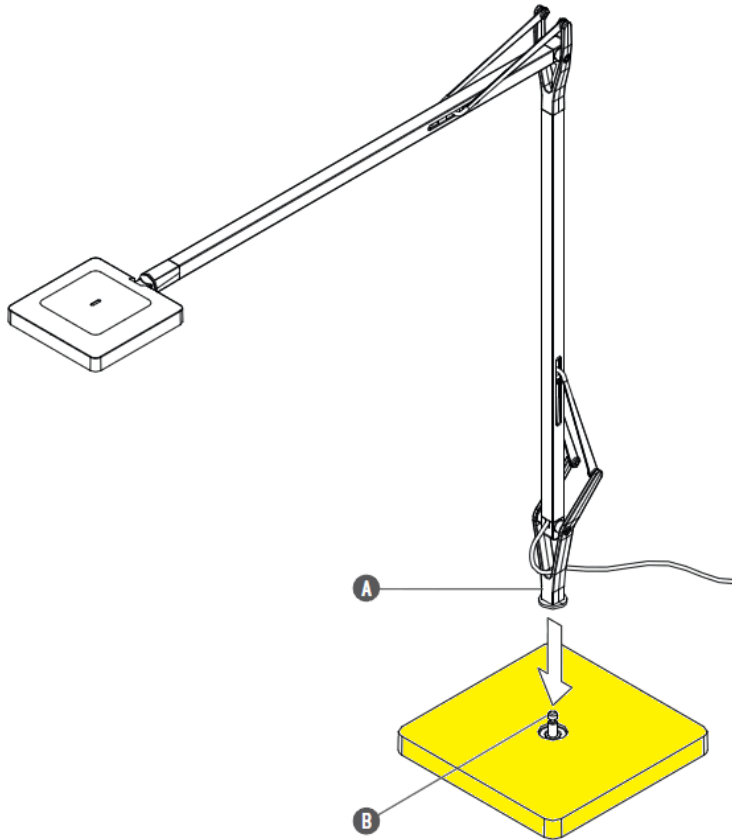


KELVIN EDGE BASE

F3451030

F3451009

F3451033

F3451057

WARNING! When installing and whenever acting on the appliance, ensure that the power supply has been switched off.
For the installation of the spare-part, it is necessary to consult a qualified electrician.

Insert the support (A) of the device into the pin (B) of the base.