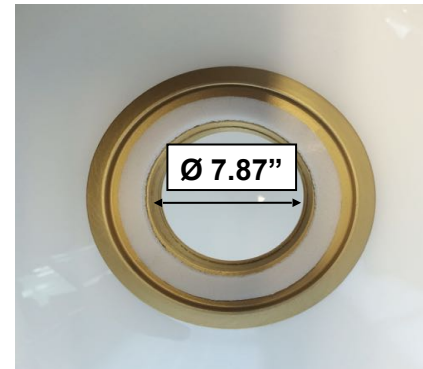

IC GLASS DIFFUSER 1 ASSEMBLY Ø 7.87 INCH

F3136059
Brass

F3136057
Chrome

F3136030
Black

WARNING! When installing and whenever acting on the appliance, ensure that the power supply has been switched off. For the installation of the spare-part, it is necessary to consult a qualified electrician.