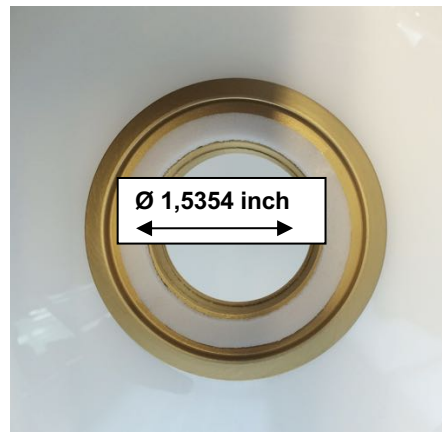

IC LIGHT GLASS DIFFUSER 2 Ø 11.81102 INCH

F3137030A

F3137059

F3137057

WARNING! When installing and whenever acting on the appliance, ensure that the power supply has been switched off.
For the installation of the spare-part, it is necessary to consult a qualified electrician.