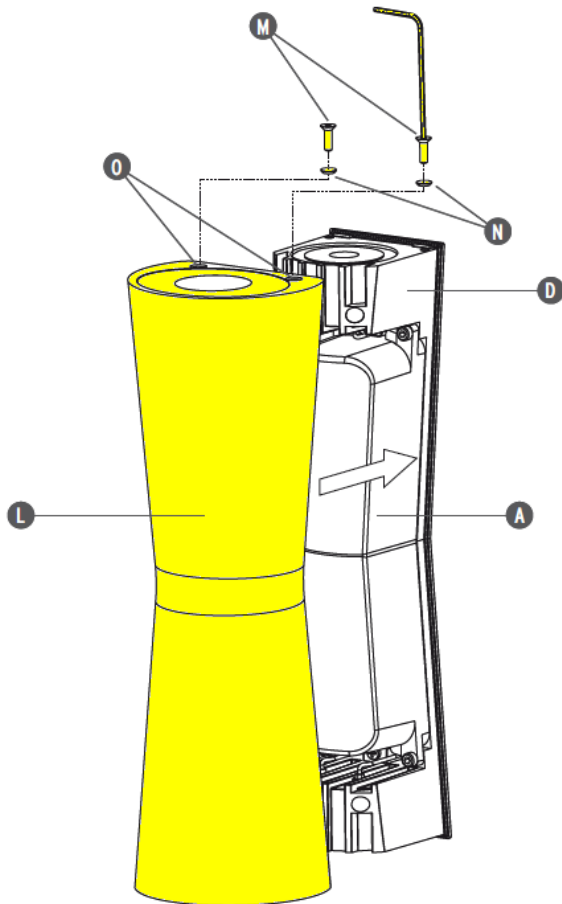

EXTERNAL LAMP BODY

F1580057

F1580009

F1580026

F1580023

WARNING! When installing and whenever acting on the appliance, ensure that the power supply has been switched off.

For the installation of the spare-part, it is necessary to consult a qualified electrician.

Assemble the external body (L) onto the internal body (D) with the screws (M), ensuring to position the washers (N) in the correct positions (O).