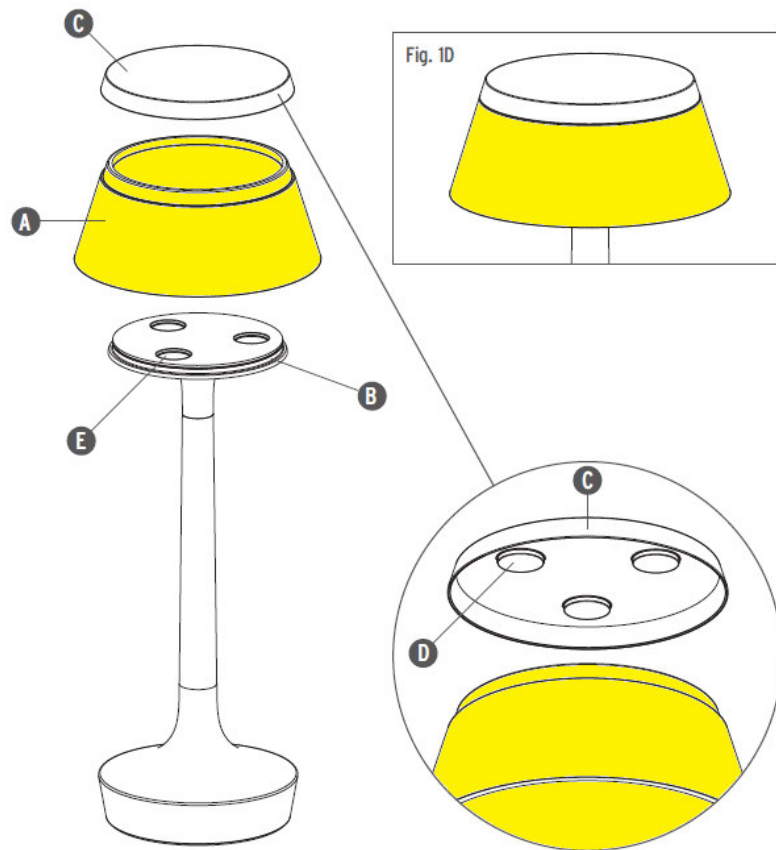


YELLOW CROWN & TRANSPARENT CROWN

F1036000

F1036019

WARNING! When installing and whenever acting on the appliance, ensure that the power supply has been switched off.

For the installation of the spare-part, it is necessary to consult a qualified electrician.

Support the lampshade (A) on the device body's profile (B); mount the TOP COVER (C) on the device body making sure you accurately position the three magnet disks (D) in their housings in the body (E) so that the TOP COVER (C) on completion of the assembly uniformly adheres to the body's profile.