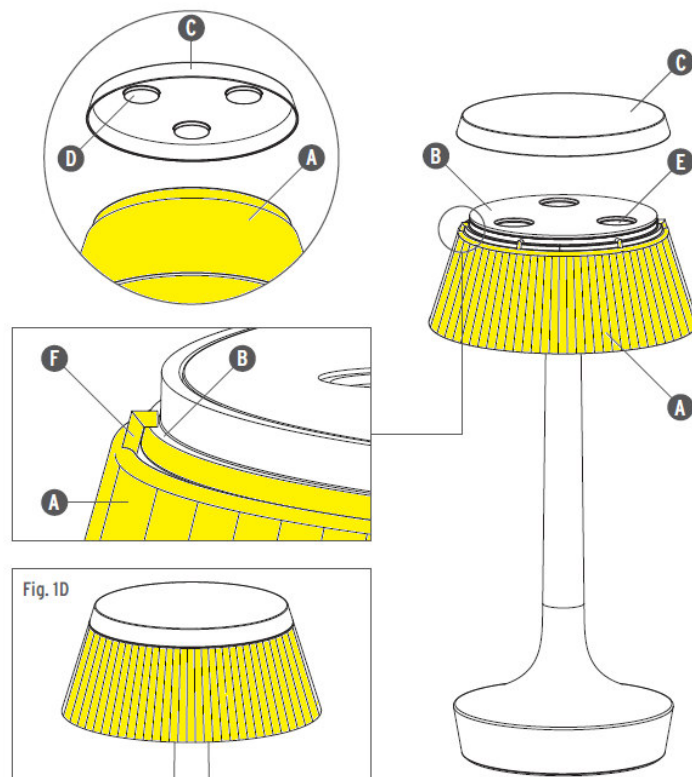


SOFT IVORY CROWN & RATTAN CROWN

F1036007

F1036088

WARNING! When installing and whenever acting on the appliance, ensure that the power supply has been switched off.

For the installation of the spare-part, it is necessary to consult a qualified electrician.

Rest the lampshade's six hooks (Optional) on the device body's profile (B); mount the TOP COVER (C) on the device body making sure you accurately position the three magnet disks (D) in their housings in the body (E) so that the TOP COVER (C) on completion of the assembly uniformly adheres to the body's profile (detail Pic.1D).