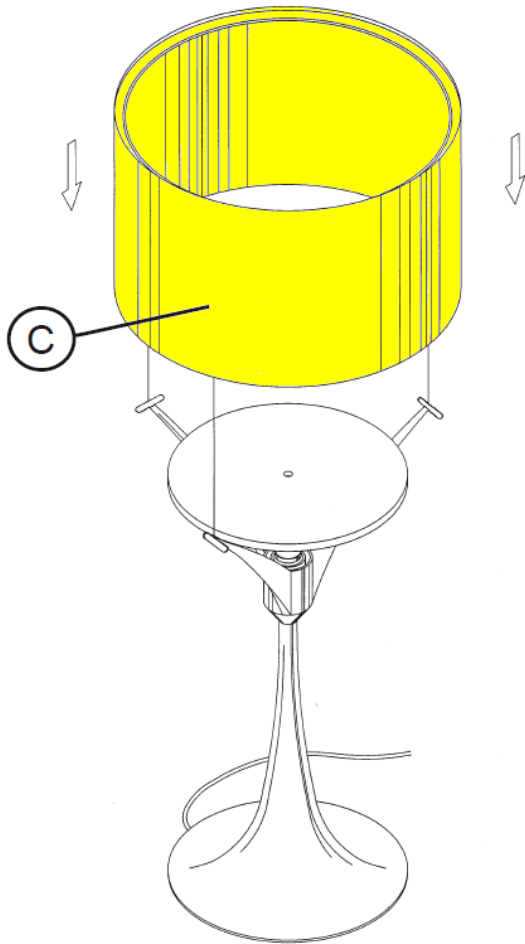


SPUN LIGHT T2 DIFFUSERS

11715

11717

15889

20191

WARNING! When installing and whenever acting on the appliance, ensure that the power supply has been switched off.
For the installation of the spare-part, it is necessary to consult a qualified electrician.

Place the diffuser (C) on the lamp body