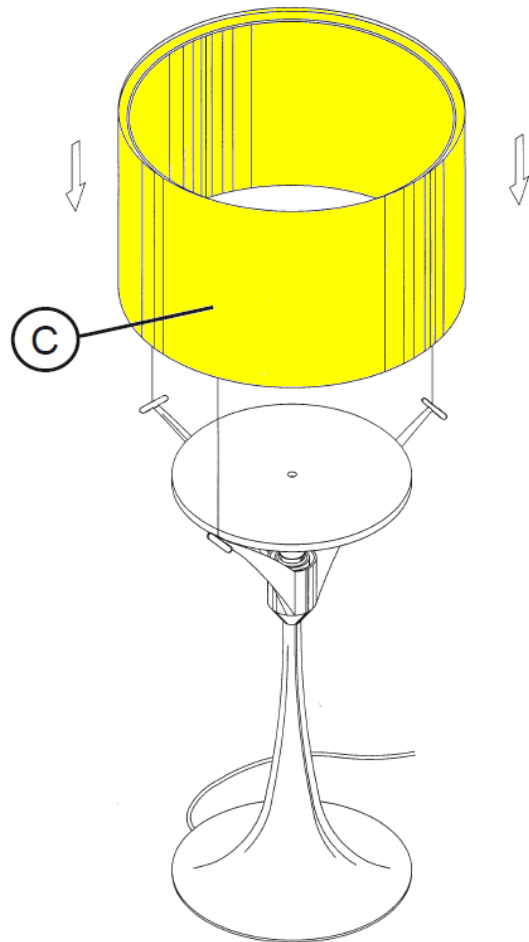


SPUN LIGHT T1 DIFFUSERS

11710

15887

11712

20188

WARNING! When installing and whenever acting on the appliance, ensure that the power supply has been switched off.
For the installation of the spare-part, it is necessary to consult a qualified electrician.

Place the diffuser (C) on the lamp body.