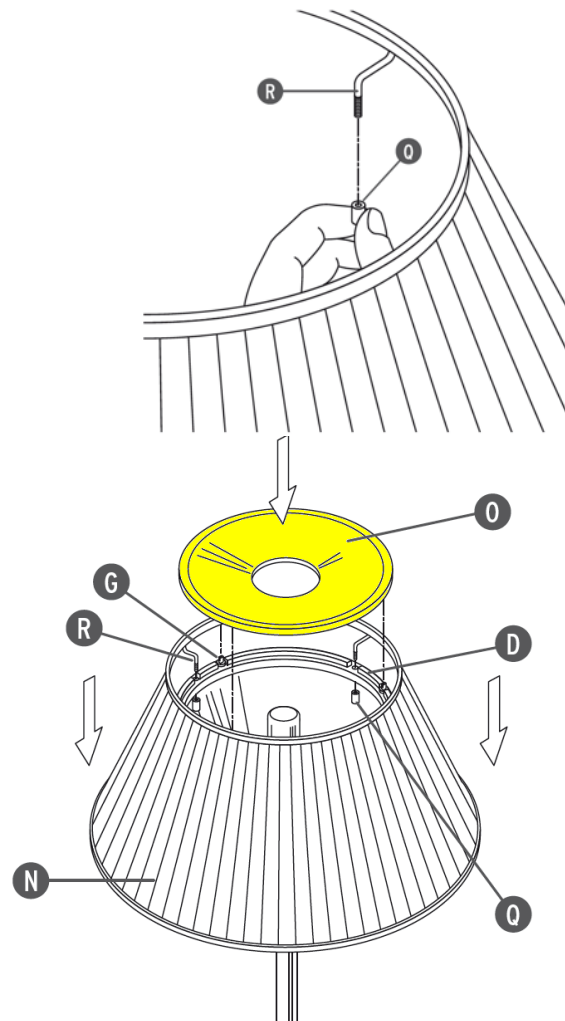


03204

ROMEO SOFT F - T2 GLASS COVER RING

NOTE: We advise to supply with the cover ring, also the glass silicone seats (code RF6100100).

FLOS U.S.A., Inc. 110 York Street, 5th Floor, Brooklyn, NY 11201 | Tel: 718-875-3472 | Email: e-shop@flosusa.com | <http://usa.flos.com>

WARNING! When installing and whenever acting on the appliance, ensure that the power supply has been switched off. For the installation of the spare-part, it is necessary to consult a qualified electrician.

Position the fabric lamp shade (N) on the support ring (D) ensuring to insert the hook threaded screws (R) into the opposite holes present in the support ring (D), fasten the small bolts (Q).

Collocate the silicone seats in there apposite holes underneath the cover ring (O). Rest the covering ring (O) on the pins (G).